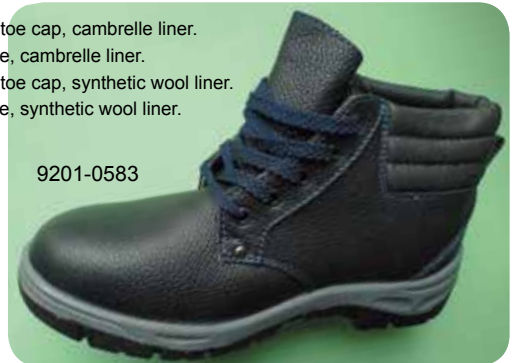

PU/PU leather boots

- *Material: Genuine leather upper.
- *Sole: PU/PU.
- *CE approved, comply with EN345-1.
- *Size: 38-46.

- **9201-0039** Without toe cap, cambrelle liner.
- **9201-0041** SB grade, cambrelle liner.
- **9201-0583** Without toe cap, synthetic wool liner.
- **9201-0069** SB grade, synthetic wool liner.

9201-0583